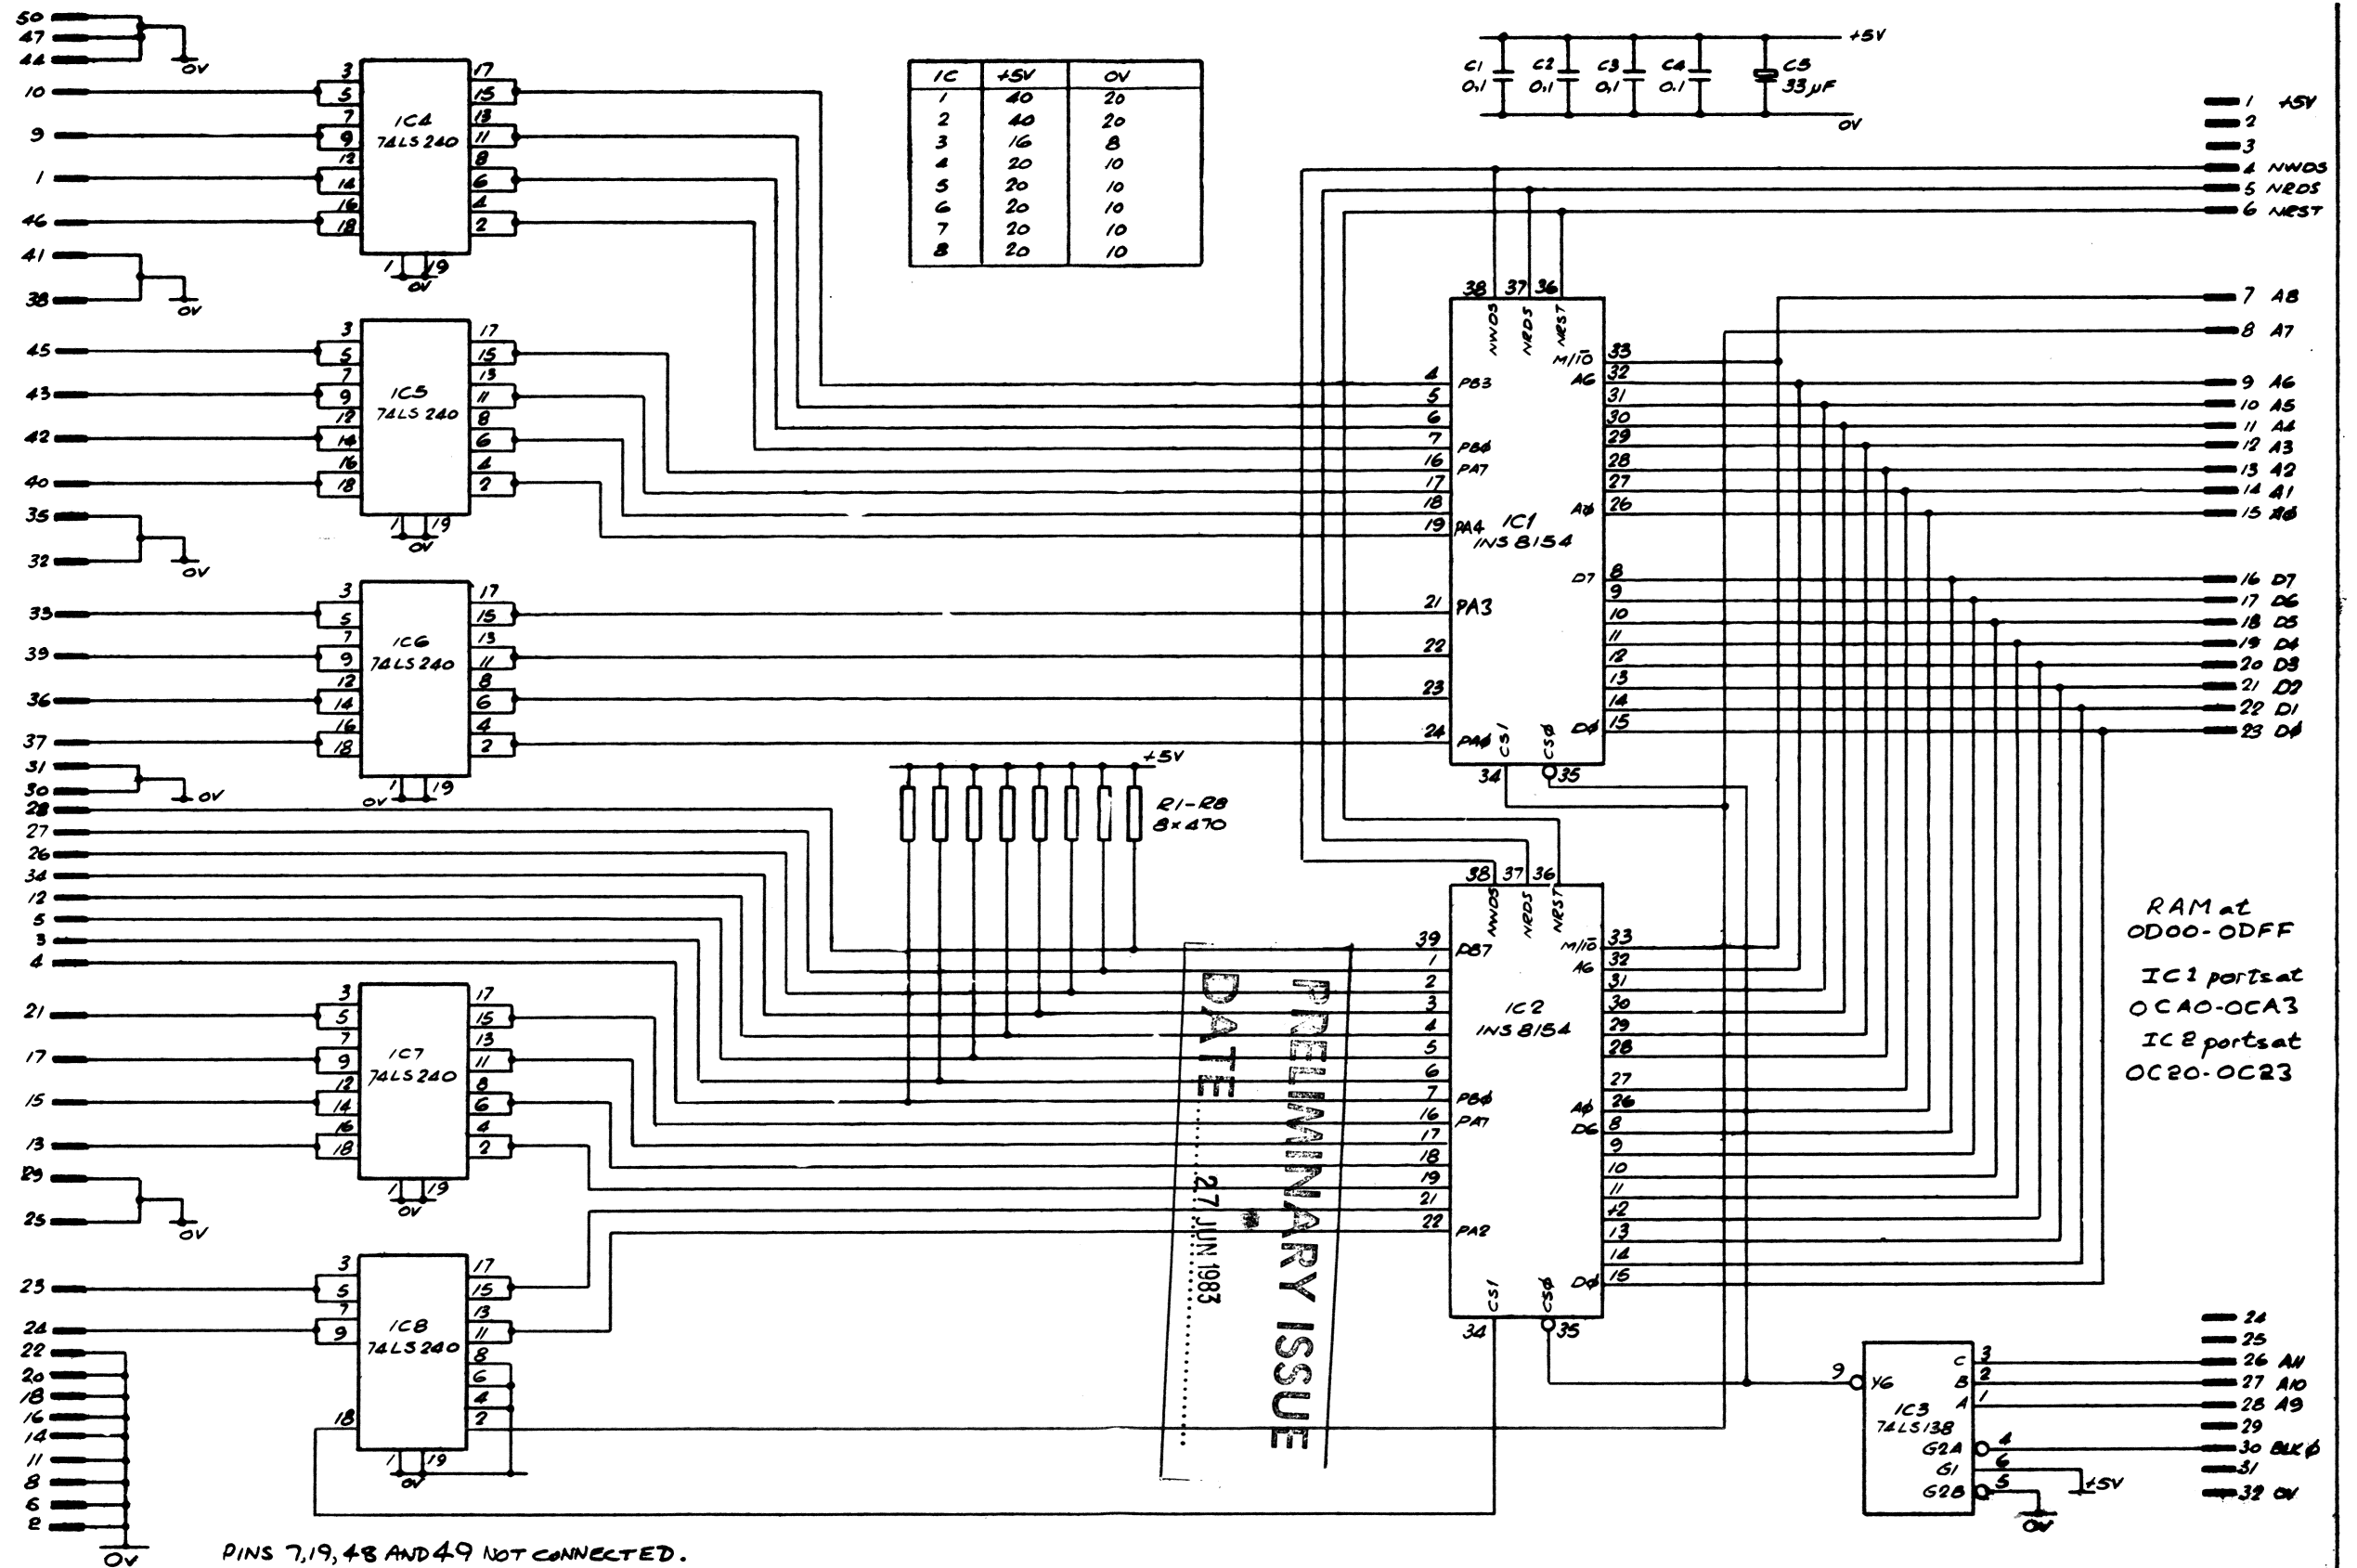

50 WAY PRINTER CONNECTOR.

ISSUE	A	1			© COPYRIGHT 1980	DEN	TITLE	REF
DATE	18-4-80	21-5-80			ALLEN COMPUTERS LTD	GWDS	CIRCUIT DIAGRAM FOR	100.018/C
					4A MARKET HILL	DATE	DAISY WHEEL PRINTER	
					CAMBRIDGE	18-4-80	INTERFACE	ALLEN COMPUTERS LTD
					TEL (0223) 312772			